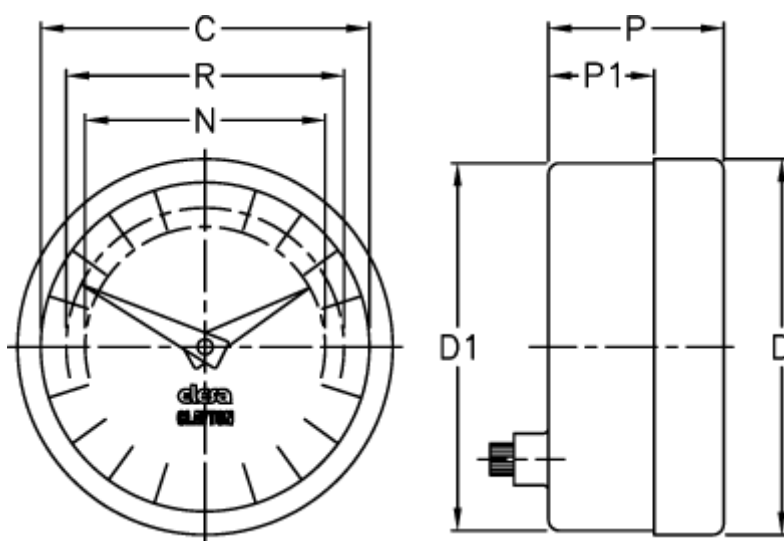

Article number: 2307074292

Description: E+G Positive drive indicator
PA12-0004-S

Measures

C = 60
D = 68.5
d1 = 67.0
N = 44
P = 32
P1 = 25
R = 51